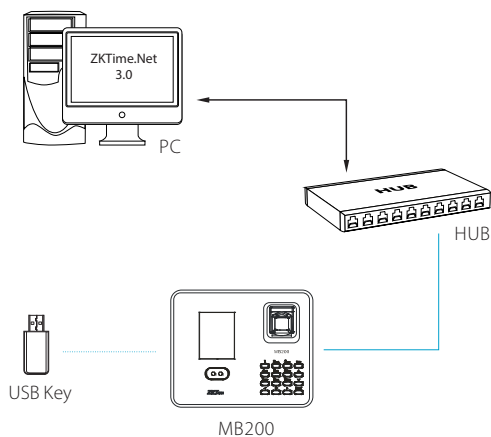

Specifications

Face Capacity	400
Fingerprint Capacity	500
ID Card Capacity	1,000(Optional)
Record Capacity	80,000
Display	-2.8inch TFT Screen
Communication	TCP/IP,USB-host
Standard Functions	WorkCode,SMS,DST,Scheduled-bell,Self-ServiceQuery, AutomaticStatusSwitch,T9 Input,PhotoID,Camera
Optional Functions	ID/MifareCards
Software	ZKTime5.0
Power Supply	DC5V0.8A
Verification Speed	≤0.5 Sec.
Operating Temp.	°0C - °45C
Operating Humidity	%20 - %80
Dimension	32.2x148.8x167.5mm (LengthxWidthxThickness)
Net Weight	380G

Configuration

What's in the Box

ZKTeco South Africa

Tel: +1047 259 12 27
E-mail: sales@zkteco.co.za
www.zkteco.co.za

Global Offices:

USA: +1 6007-412-732
EU: 34+ 916532891
Brazil: 55+ 31 8326-2515
Thailand: 027199154-66+
Mexico: +52928418-55-52

South Africa: 27+ 12 259 1047
Egypt: +201110444134
Dubai: 971+ 4 6091 310
India: 91+ 8123536788
Indonesia: 62+ 21 2921 8949

Vietnam: 5813007-0169-84+
Philippines: 63+ 9084118832
Russia: 8+ 915 81-46-178